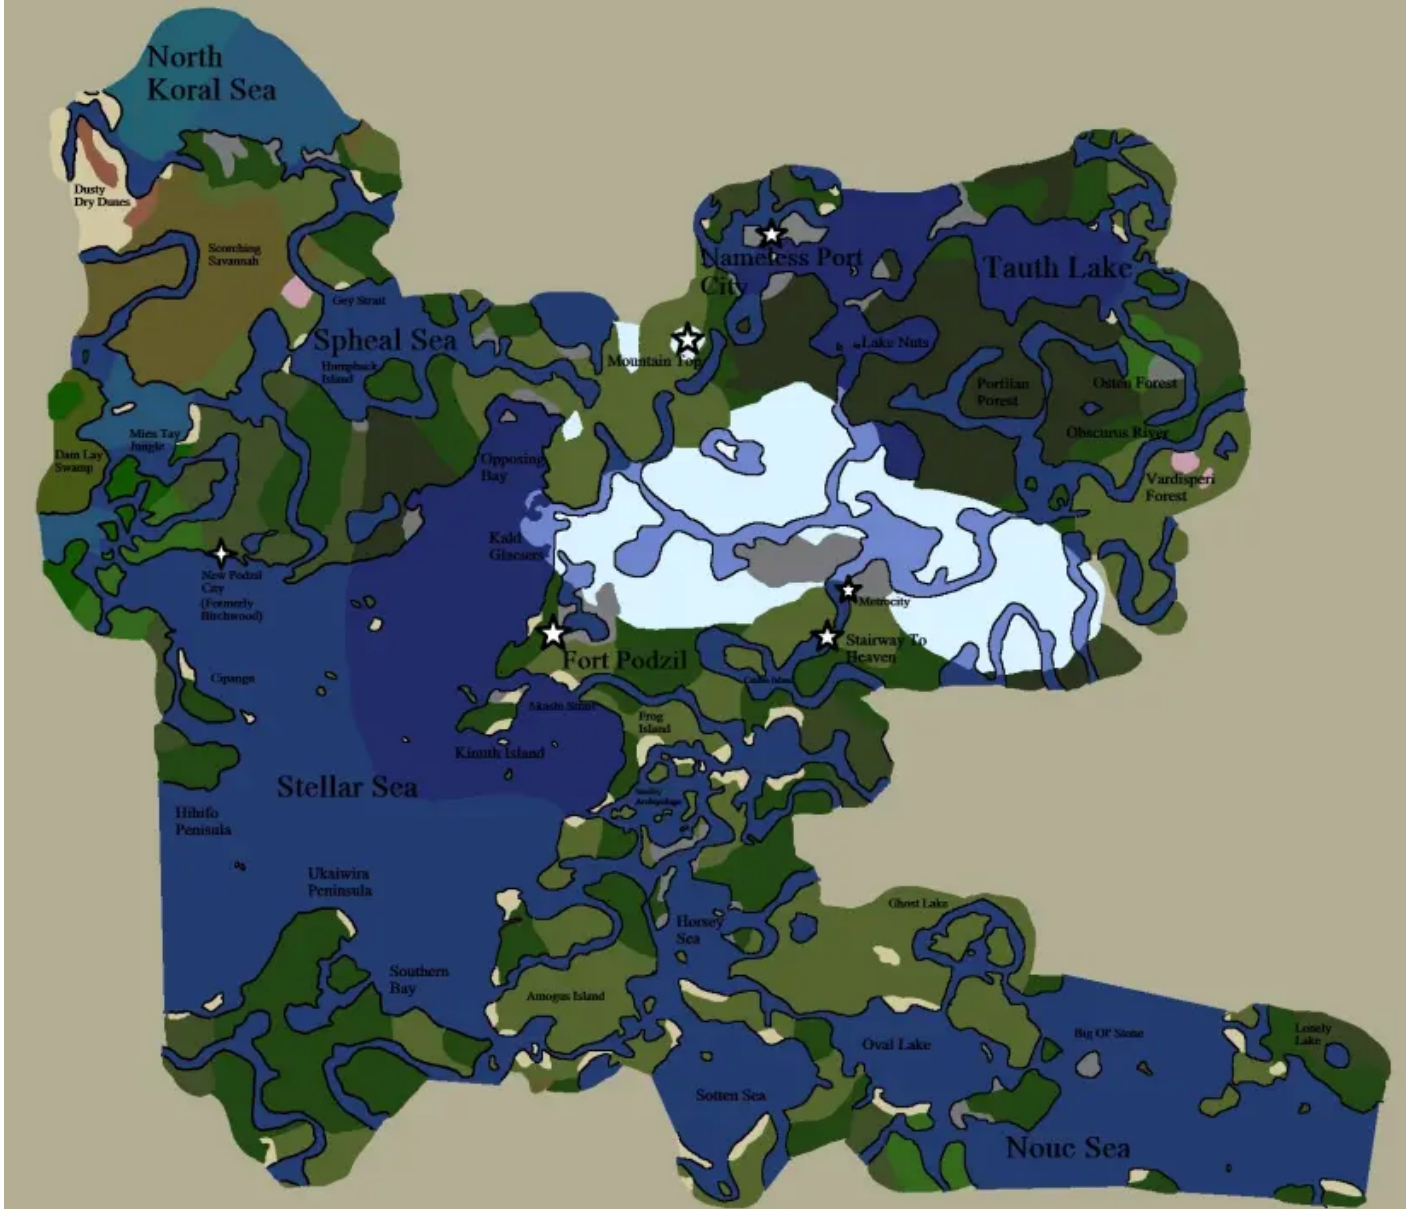

# World Map of 1st Era

## Era Of Civilization

Created by "Tobin/Aerial\_Twist" @terecity on Discord.

Revision #1

Created 2026-04-01 23:32:55 UTC by Necra

Updated 2026-04-01 23:33:50 UTC by Necra