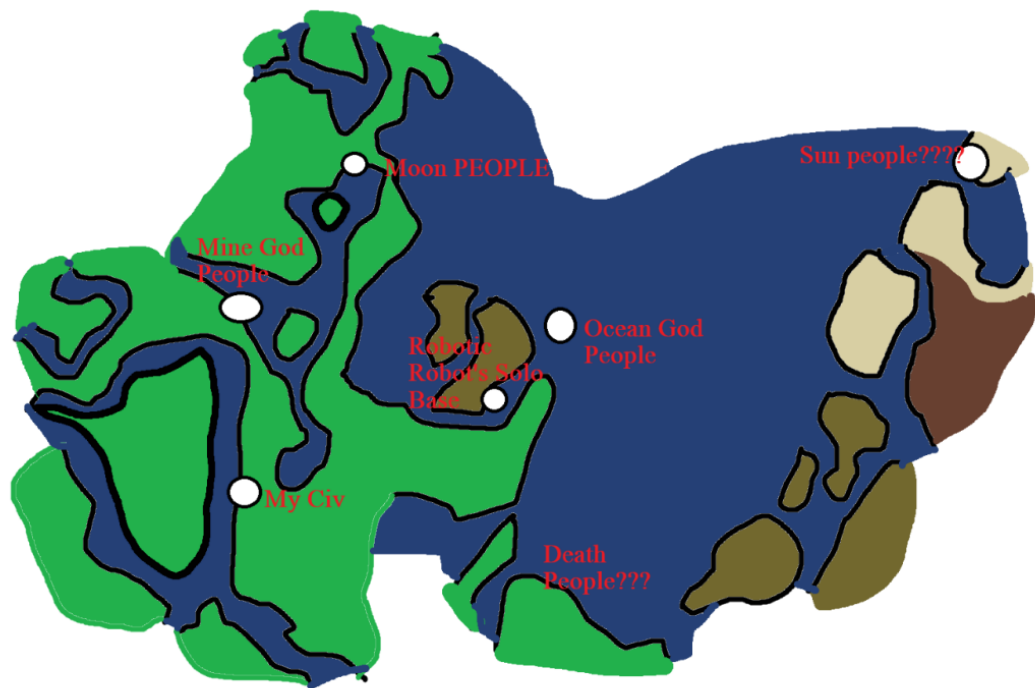

# Maps

- [Session 4 Map of the World](#)
- [Continue Phase's Map](#)
- [Fallen Shade's map](#)

# Session 4 Map of the World

Early Map made in Session 4, created by "Tobin" Teracity.

# Continue\_Phase's Map

Should represent the location of Civs in the late-game of Pantheon. Created by Continue\_Phase (Terrodus)

# Fallen\_Shade's map

Wait wait wait I just made this a few minutes ago, what should I say about it??? Uhh it's based off the session 16 world download (Xaero's minimap was a big help) And uh yeah pretty cool thing I made but lets see what others think if they find this page! (Please edit this page more if you have more details you wanna add)