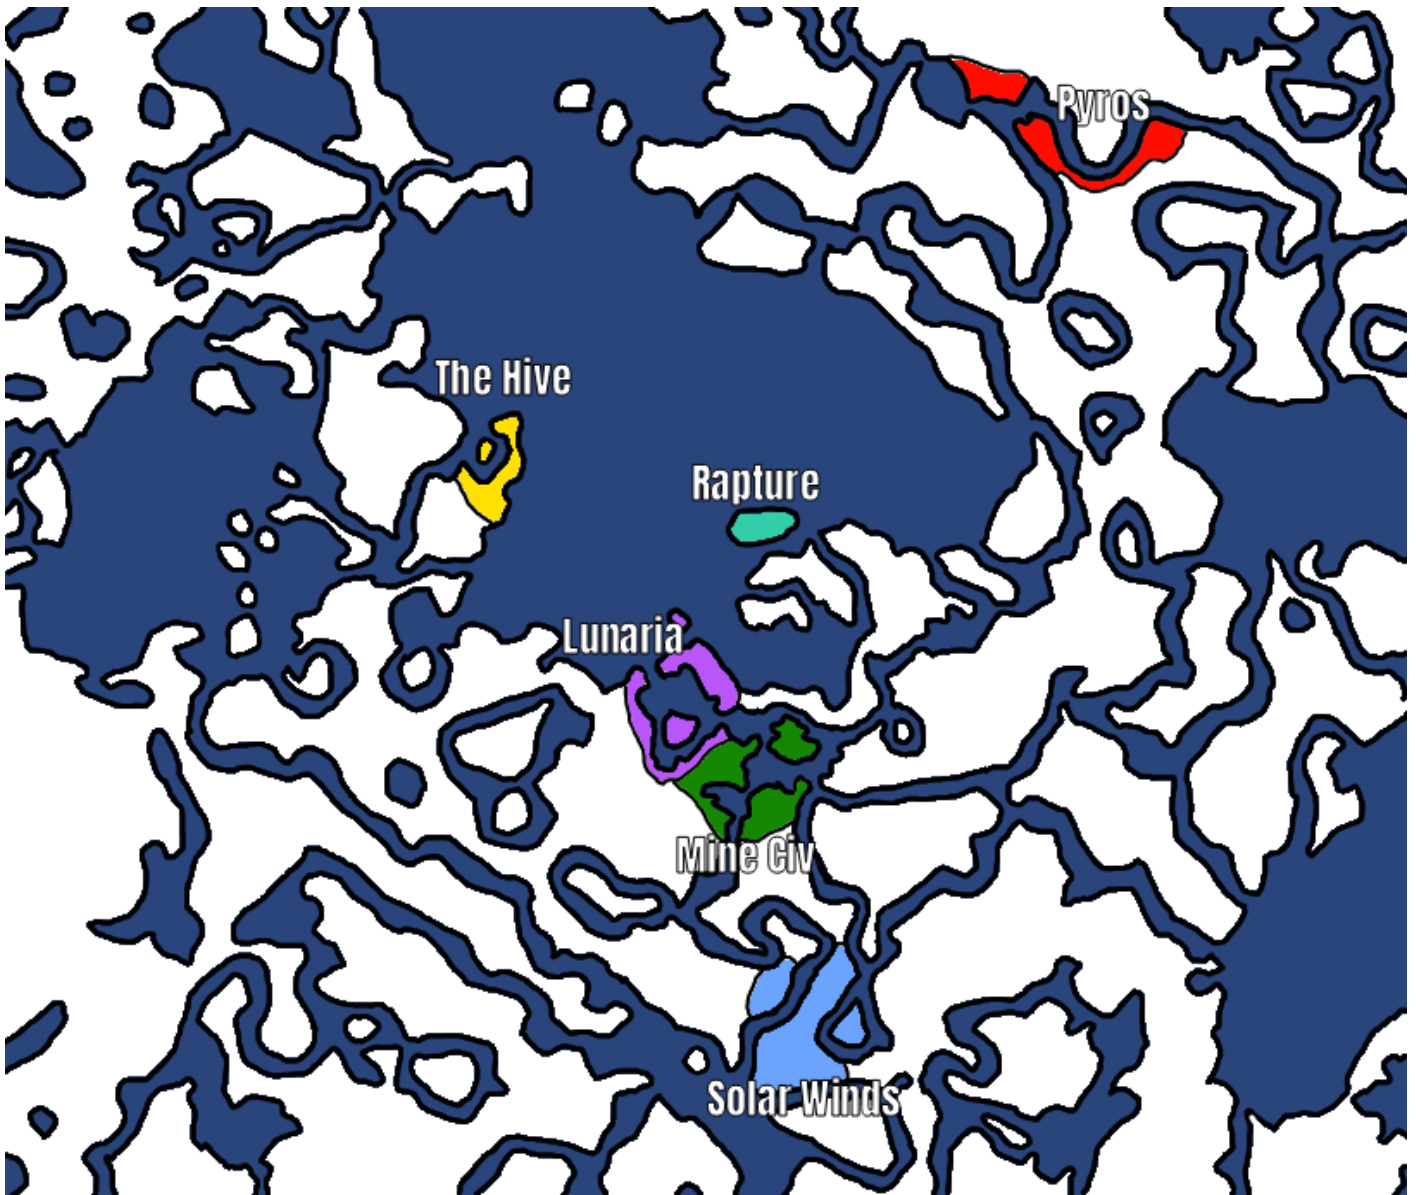

# Maps

- [Session 4 Map of the World](#)
- [Continue Phase's Map](#)
- [Fallen Shade's map](#)

# Session 4 Map of the World

Early Map made in Session 4, created by "Tobin" Teracity.

# Continue\_Phase's Map

Should represent the location of Civs in the late-game of Pantheon. Created by Continue\_Phase (Terrodus)

# Fallen\_Shade's map

Wait wait wait I just made this a few minutes ago, what should I say about it??? Uhh it's based off the session 16 world download (Xaero's minimap was a big help) And uh yeah pretty cool thing I made but lets see what others think if they find this page! (Please edit this page more if you have more details you wanna add)